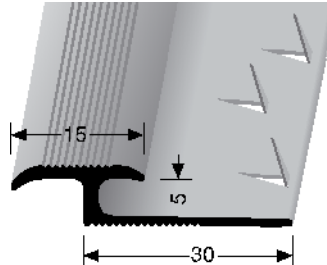

# Product specification sheet

- **Profile type:**

**292 T**

- **Description:**

Connecting profile aluminium, fluted, adaptable with carpet claws

- **Application:**

Connecting profile for seam covering of textile floorings

- **Lengths:**

2,7 m

- **Gauge:**

5,0 mm

- **Visible width:**

15,0 mm

- **Profile Alloy:**

Aluminium: EN AW-6060